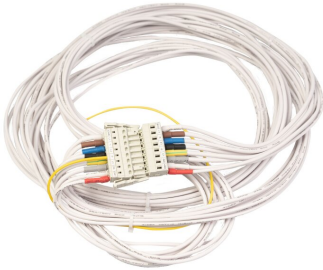

PRODUCT NO. 5065

DOTLUX Cable set for LINEALock dummy units, 8-pin, 3.0 m

to the product page

- Cable set for bridging the LINEALock dummy unit
- Cross-section 2.5 mm²

PRODUCT GROUP	EC002556_Elektrisches Zubehör/Ersatzteile für Leuchten	INPUT VOLTAGE	176 - 240 AC/DC
WEIGHT IN KG	0.75	WARRANTY IN YEARS	0
Dimensions		TYPE OF ACCESSORY/SPARE PART	Connecting cable
length: 3150mm		SPARE PART	Nein
width: 55mm		ACCESSORY	Yes
height: 15mm		BEG FUNDING	Only relevant in Germany
		ELDAS-NR.	941905139
		DIAMETER IN MM	0
		ABMESSUNGEN BREITE MM	55
		ABMESSUNGEN HöHE MM	15
		COLOUR	White