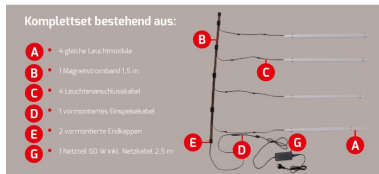

PRODUCT NO. 600174

**DOTLUX LED shelf light RETAILO 600mm 6W 24V 4000K incl. power supply Plug&Play Set 4 pieces**

to the product page

**ENERGY**

**DOTLUX**  
6036-040120

Energy efficiency class: **F**

6 kWh/1000h

2019/2015

- Professional lighting for metal shelving
- Art. 3550 must be used when mounting on a wooden shelf
- Glare-free polycarbonate cover with 120° beam angle
- Tool-free replacement of the LED module also possible by a non-specialist thanks to DC system plug
- High-quality power supply unit 100,000 hours included in the magnetic strip set art. no. 6068
- 2 magnets included in the scope of delivery
- The complete set consists of
  - 4 identical light modules
  - 1 magnetic current strip 1.5 m
  - 4 light connection cables
  - 1 pre-assembled feed cable
  - 2 pre-assembled end caps
  - 1 power supply unit 60W incl. mains cable 2.5 m

**PRODUCT GROUP** EC000996\_LED-Modul

**SUCCESSION ARTICLE** -

**WEIGHT IN KG** 0,852

**POWER CONSUMPTION IN WATTS** 6

**NET LUMINOUS FLUX IN LUMENS** 550

**LUMEN PER WATT** 92

**Dimensions**

**length:** 600mm

**width:** 20mm

**height:** 17mm

**BEAM ANGLE** 120

**PROTECTION CLASS (IP)** IP20

**SERVICE LIFE** approx. 200,000 h at 25°C

**COLOR TEMPERATURE IN KELVIN** 4000

**POWER FACTOR** 0,9

**LUMEN PER WATT** 92