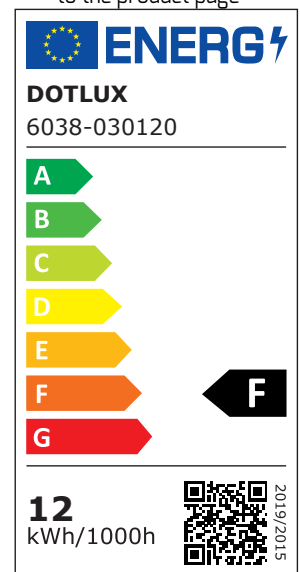

PRODUCT NO. 600177

**DOTLUX LED shelf light RETAILO 1130mm 12W 24V 3000K incl. power supply Plug&Play Set 4 pieces**

to the product page

- Professional lighting for metal shelving
- Art. 3550 must be used when mounting on a wooden shelf
- Glare-free polycarbonate cover with 120° beam angle
- Tool-free replacement of the LED module also possible by a non-specialist thanks to DC system plug
- High-quality power supply unit 100,000 hours included in the magnetic strip set art. no. 6068
- 3 magnets included in the scope of delivery
- The complete set consists of
  - 4 identical light modules
  - 1 magnetic current strip 1.5 m
  - 4 light connection cables
  - 1 pre-assembled feed cable
  - 2 pre-assembled end caps
  - 1 power supply unit 60W incl. mains cable 2.5 m

**PRODUCT GROUP** EC000996\_LED-Modul

**SUCCESSION ARTICLE** -

**WEIGHT IN KG** 1.028

**POWER CONSUMPTION IN WATTS** 12

**NET LUMINOUS FLUX IN LUMENS** 1110

**LUMEN PER WATT** 93

**Dimensions**

**length:** 1130mm

**width:** 20mm

**height:** 17mm

**BEAM ANGLE** 120

**PROTECTION CLASS (IP)** IP20

**SERVICE LIFE** approx. 200,000 h at 25°C

**COLOR TEMPERATURE IN KELVIN** 3000

**POWER FACTOR** 0,9

**LUMEN PER WATT** 93