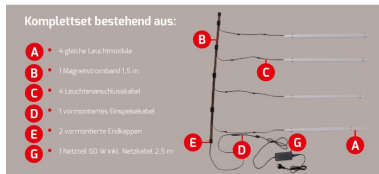

PRODUCT NO. 600177

**DOTLUX LED shelf light RETAILO 1130mm 12W 24V 3000K incl. power supply Plug&Play Set 4 pieces**

to the product page

- Professional lighting for metal shelving
- Art. 3550 must be used when mounting on a wooden shelf
- Glare-free polycarbonate cover with 120° beam angle
- Tool-free replacement of the LED module also possible by a non-specialist thanks to DC system plug
- High-quality power supply unit 100,000 hours included in the magnetic strip set art. no. 6068
- 3 magnets included in the scope of delivery
- The complete set consists of
  - 4 identical light modules
  - 1 magnetic current strip 1.5 m
  - 4 light connection cables
  - 1 pre-assembled feed cable
  - 2 pre-assembled end caps
  - 1 power supply unit 60W incl. mains cable 2.5 m

**PRODUCT GROUP** EC000996\_LED-Modul

**SUCCESSION ARTICLE** -

**WEIGHT IN KG** 1.028

**POWER CONSUMPTION IN WATTS** 12

**NET LUMINOUS FLUX IN LUMENS** 1110

**LUMEN PER WATT** 93

**Dimensions**

**length:** 1130mm

**width:** 20mm

**height:** 17mm

**BEAM ANGLE** 120

**PROTECTION CLASS (IP)** IP20

**SERVICE LIFE** approx. 200,000 h at 25°C

**COLOR TEMPERATURE IN KELVIN** 3000

**POWER FACTOR** 0,9

**LUMEN PER WATT** 93