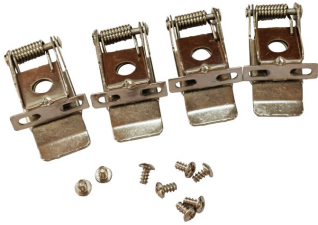

PRODUCT NO. 6483

**Mounting clips for LED panels 620mm for installation in ceiling cut-out Set of 4 pieces**

to the product page

- Mounting brackets for LED panel 620mm (except PanelRIMLESS) for installation in ceiling cut-out Set of 4
- Installation opening:
- 600x600mm up to a maximum of 610x610mm
- 400x maximum 610mm

<b>PRODUCT GROUP</b>	EC002557_Mechanisches Zubehör/Ersatzteile für Leuchten	<b>INPUT VOLTAGE SPAN</b>	-
<b>SUCCESSION ARTICLE</b>	-	<b>WARRANTY IN YEARS</b>	0
<b>PREDECESSOR ARTICLE</b>	3864	<b>INPUT VOLTAGE RANGE LUMINAIRE</b>	-
<b>WEIGHT IN KG</b>	0.058	<b>TYPE OF ACCESSORY/SPARE PART</b>	Fastening set
		<b>SPARE PART</b>	Nein
		<b>ACCESSORY</b>	Yes
<b>Dimensions</b>		<b>TRANSPARENT</b>	No
<b>width:</b> 30mm		<b>MATERIAL</b>	Aluminium
<b>height:</b> 12mm		<b>COLOUR</b>	Silver
<b>length:</b> 50mm		<b>BEG FUNDING</b>	Only relevant in Germany
		<b>ELDAS-NR.</b>	941006339
		<b>DIAMETER IN MM</b>	0
		<b>ABMESSUNGEN BREITE MM</b>	30
		<b>ABMESSUNGEN HÖHE MM</b>	12