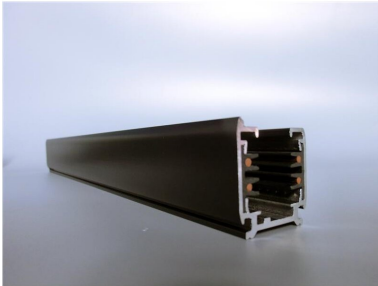

PRODUCT NO. 3893-51-B-Ware

DOTLUX 3-circuit conductor rail, 1 m, black matt

to the product page

- 3-circuit conductor rail, 1 m, black

PRODUCT GROUP EC000101_Stromschiene

SUCCESSION ARTICLE -

WEIGHT IN KG 0.88

Dimensions

length: 1000mm

width: 33mm

height: 36mm

PROTECTION CLASS	none
INSTALLATION OPENING WIDTH IN MM	33
WARRANTY IN YEARS	2
SIMILAR TO RAL-COLOUR	9005
SUITABLE FOR SURFACE MOUNTING	Yes
SUITABLE FOR MOUNTING	Yes
ASSORTMENT	Proline
SUITABLE FOR SUSPENDED MOUNTING	Yes
SURFACE-MOUNTED	Yes
BENDABLE	Nein
SUITABLE FOR BUS CONNECTION	Nein
BUILT-IN	No
MATERIAL	Aluminium
BEG FUNDING	Only relevant in Germany
DIAMETER IN MM	0
ABMESSUNGEN BREITE MM	33
ABMESSUNGEN HöHE MM	36
INSTALLATION HEIGHT/DEPTH IN MM	36
NOMINAL VOLTAGE IN V	230
SURFACE FINISHING	Matt
SHAPE	Other
COLOUR	Black