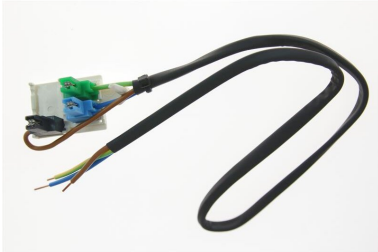

PRODUCT NO. 2817

DOTLUX LINEA-click Adapterkabel Typ B

to the product page

PRODUCT GROUP	EC002558_Lichttechnisches Zubehör/Ersatzteile für Leuchten		
WEIGHT IN KG	0.036	ENERGY EFFICIENCY CLASS ACCORDING TO EU REGULATION 2019/2015	not required
		SUITABLE FOR WORKPLACE ACCORDING TO EN 12464-1	No
		ABMESSUNGEN BREITE MM	0
Dimensions		ABMESSUNGEN HÖHE MM	0