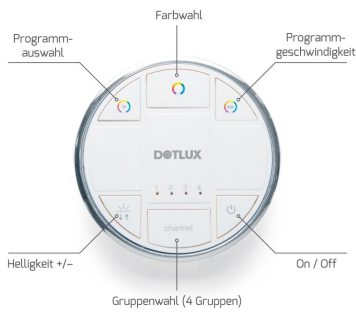

PRODUCT NO. 5006-1

DOTLUX COMMANDER radio remote control multi-4-channel for RGBW and dynamic white 433.920MHz ISM

to the product page

- COMMANDER radio remote control with multi-4-channel for RGBW and dynamic white.

PRODUCT GROUP	EC000678_Fernbedienung	WARRANTY IN YEARS	2
SUCCESSION ARTICLE	-	WIRELESS	Yes
WEIGHT IN KG	0.053	SIGNAL TRANSMISSION	Radio frequency (RF)
		BI-DIRECTIONAL	Yes
		WITH DISPLAY	No
		PRE-PROGRAMMED	No
Dimensions		BEG FUNDING	Only relevant in Germany
length: 80mm		ELDAS-NR.	941901129
width: 80mm		DIAMETER IN MM	80
height: 13mm		ABMESSUNGEN BREITE MM	80
diameter: 80mm		ABMESSUNGEN HöHE MM	13