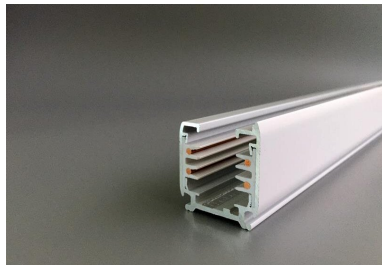

PRODUCT NO. 3893-W2

**DOTLUX 3-circuit conductor rail, 2 m, white matt**

to the product page

- 3-circuit conductor rail, 2 m, white

**PRODUCT GROUP** EC000101\_Stromschiene

**SUCCESSION ARTICLE** -

**WEIGHT IN KG** 1.7

**Dimensions**

**length:** 2000mm

**width:** 31mm

**height:** 33mm

<b>PROTECTION CLASS</b>	none
<b>INSTALLATION OPENING WIDTH IN MM</b>	33
<b>WARRANTY IN YEARS</b>	2
<b>SIMILAR TO RAL-COLOUR</b>	9003
<b>SUITABLE FOR SURFACE MOUNTING</b>	Yes
<b>SUITABLE FOR MOUNTING</b>	Yes
<b>SUITABLE FOR SUSPENDED MOUNTING</b>	Yes
<b>SURFACE-MOUNTED</b>	Yes
<b>BENDABLE</b>	Nein
<b>SUITABLE FOR BUS CONNECTION</b>	Nein
<b>BUILT-IN</b>	No
<b>MATERIAL</b>	Aluminium
<b>BEG FUNDING</b>	Only relevant in Germany
<b>ELDAS-NR.</b>	154000249
Dimension Length in mm	
<b>DIAMETER IN MM</b>	0
<b>ABMESSUNGEN BREITE MM</b>	31
<b>ABMESSUNGEN HÖHE MM</b>	33
<b>INSTALLATION HEIGHT/DEPTH IN MM</b>	36
<b>NOMINAL VOLTAGE IN V</b>	230
<b>SURFACE FINISHING</b>	Matt
<b>SHAPE</b>	Other
<b>COLOUR</b>	White