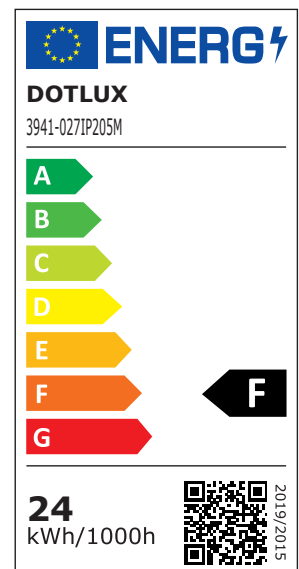

PRODUCT NO. 3941-027IP205M

DOTLUX LED strip 24W 8mm 2700K IP20 5m roll incl. 50cm connection cable on both sides

to the product page

- Comfortable and lifelike light thanks to extra high color rendering RA>92
- Consistent color temperature thanks to 3-step Mac Adam binning
- Very densely arranged LEDs enable homogeneous illuminated areas with minimal spacing
- Secure Solder Connect Technology prevents hairline cracks and cold solder joints
- Reinforced conductor paths ensure uniform brightness
- Original 3M adhesive tape ensures a strong hold
- Pre-assembled 50 cm connection cable on both sides

PRODUCT GROUP EC002706_Lichtschlauch/-band

SUCCESSION ARTICLE -
PREDECESSOR ARTICLE 1979-1

WEIGHT IN KG 0.08
POWER CONSUMPTION IN WATTS 24
NET LUMINOUS FLUX IN LUMENS 2000

Dimensions

width: 8mm
length: 5000mm
height: 2mm

BEAM ANGLE 120
PROTECTION CLASS (IP) IP20
LIGHT COLOR white
INPUT VOLTAGE 24 DC
SERVICE LIFE approx. 50.000 h at 25°C
COLOR TEMPERATURE IN KELVIN 2700
COLOR-RENDERING-INDEX CRI > 92
AMOUNT OF LED/M 70
SEVERABLE BY MM 100
TC TEMPERATURE IN °C 67
OUTPUT W/M 4,8
LIGHT FLUX LM/M 400
VOLTAGE TYPE DC
SELF-STICKING yes
SMALLEST BEND RADIUS IN MM 25
SWITCH CYCLES > 100.000
INPUT VOLTAGE SPAN 24 V DC
WARRANTY IN YEARS 7
L80/B10 50000
DIMMING WITHOUT DIMMER Power supply unit dependent
INPUT VOLTAGE RANGE LUMINAIRE 24 V DC
ASSORTMENT Proline
ENERGY EFFICIENCY CLASS ACCORDING TO EU REGULATION 2019/2015 F
LIFETIME L80/B10 AT 25°C 50000