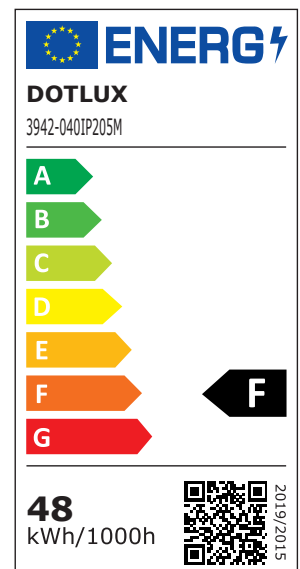

PRODUCT NO. 3942-040IP205M

DOTLUX LED strip 48W 8mm 4000K IP20 5m roll incl. 50cm connection cable on both sides

to the product page

- Comfortable and lifelike light thanks to extra high color rendering RA>92
- Consistent color temperature thanks to 3-step Mac Adam binning
- Very densely arranged LEDs enable homogeneous illuminated areas with the smallest spacing
- Secure Solder Connect Technology prevents hairline cracks and cold solder joints
- Reinforced conductor paths ensure uniform brightness
- Original 3M adhesive tape ensures a strong hold
- Pre-assembled 50 cm connection cable on both sides

PRODUCT GROUP	EC002706_Lichtschlauch/-band	BEAM ANGLE	120
SUCCESSION ARTICLE	-	PROTECTION CLASS (IP)	IP20
PREDECESSOR ARTICLE	1982-2	LIGHT COLOR	white
WEIGHT IN KG	0.12	SERVICE LIFE	approx. 50.000 h at 25°C
POWER CONSUMPTION IN WATTS	48	COLOR TEMPERATURE IN KELVIN	4000
NET LUMINOUS FLUX IN LUMENS	4200	COLOR-RENDERING-INDEX	CRI > 92
Dimensions		AMOUNT OF LED/M	140
length: 5000mm		SEVERABLE BY MM	50
width: 8mm		TC TEMPERATURE IN °C	67
height: 1mm		OUTPUT W/M	9,6
		LIGHT FLUX LM/M	840
		SMALLEST BEND RADIUS IN MM	25
		INPUT VOLTAGE SPAN	24 V DC
		WARRANTY IN YEARS	7
		L80/B10	50000
		INPUT VOLTAGE RANGE LUMINAIRE	24 V DC
		ASSORTMENT	Proline
		ENERGY EFFICIENCY CLASS ACCORDING TO EU REGULATION 2019/2015	F
		LIFETIME L80/B10 AT 25°C	50000
		LED-LIFETIME LIGHT SOURCE L70/B50 AT 25°C	100000
		TYPE OF CONTROL GEAR	LED operating device voltage-controlled
		TYPE OF WIRING	Ending

COMPATIBLE WITH APPLE HOMEKIT	No
COMPATIBLE WITH GOOGLE ASSISTANT	No
COMPATIBLE WITH AMAZON ALEXA	No
EXCHANGEABLE CONTROL GEAR	Yes
LAMP TYPE	LED not exchangeable
LIFETIME L70/B50 AT 25°C	100000
LIFETIME L90/B10 AT 25°C	25000
BEG FUNDING	Only relevant in Germany
ENERGY EFFICIENCY CLASS OF THE LIGHT SOURCE OF A LUMINAIRE	-
ELDAS-NR.	941600299
DIAMETER IN MM	0
MAX. SYSTEM POWER IN W	48
ABMESSUNGEN BREITE MM	8
ABMESSUNGEN HöHE MM	1
BEAM ANGLE_	120
COLOUR OF LIGHT ADJUSTABLE	No
LUMINOUS FLUX ADJUSTABLE	No