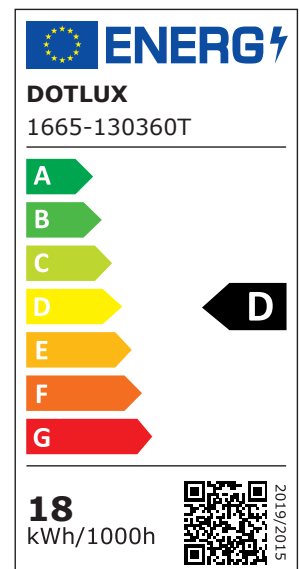

PRODUCT NO. 1665-130360T

DOTLUX LED street lamp RETROFITastrodim E27 18W 3000K 360°

to the product page

- Up to 25% light energy savings compared to conventional LED street lights thanks to intelligent night-time dimming of the light
- ENEC certified
- Cost savings through continued use of existing luminaires and their cabling
- Less light pollution
- Support of the human biorhythm
- Protection of nocturnal insect species

PRODUCT GROUP EC001959_LED-Lampe/Multi-LED

SUCCESSION ARTICLE -

WEIGHT IN KG 0.342
POWER CONSUMPTION IN WATTS 18
NET LUMINOUS FLUX IN LUMENS 2890
LUMEN PER WATT 161

Dimensions

length: 73mm
width: 73mm
height: 166mm
diameter: 73mm

BEAM ANGLE 360
DIMMABLE Yes
PROTECTION CLASS (IP) IP40
INPUT VOLTAGE 100 - 240 AC
SERVICE LIFE approx. 35.000 h at 25°C
BASE E27
COLOR TEMPERATURE IN KELVIN 3000
COLOR-RENDERING-INDEX CRI > 80
POWER FACTOR 0,9
INRUSH CURRENT IN A 45
LUMEN PER WATT 161
VOLTAGE TYPE AC
HOUSING COLOUR white
SUITED FOR EMERGENCY LIGHTING yes
SWITCH CYCLES > 70.000
WARRANTY IN YEARS 5
ENEC-CERTIFIED ENEC 25
DIMMING WITHOUT DIMMER yes
ASSORTMENT Proline
ENERGY EFFICIENCY CLASS ACCORDING TO EU REGULATION 2019/2015 D
DIMMING ZIGBEE No
NO DIM FUNCTION No
COLOUR CONSISTENCY (MCADAM ELLIPSE) SDCM2

SUITABLE FOR EMERGENCY LIGHTING	Yes
COMPATIBLE WITH APPLE HOMEKIT	No
COMPATIBLE WITH GOOGLE ASSISTANT	No
COMPATIBLE WITH AMAZON ALEXA	No
LAMP SHAPE	Pear-shape
REMOTE OPERATION POSSIBLE WITH REMOTE CONTROL	No
LIFETIME L90/B10 AT 25°C	12500
PULSE DURATION IN µS	50
LIGHT COLOUR ACCORDING TO EN 12464-1	warm white <3300 K
BEG FUNDING	Only relevant in Germany
ELDAS-NR.	941800419
Dimension Length in mm	
DIAMETER IN MM	73
ABMESSUNGEN BREITE MM	73
ABMESSUNGEN HÖHE MM	166
NOMINAL VOLTAGE IN V	230
TYPE OF GLASS/COVER	None
COLOUR	White