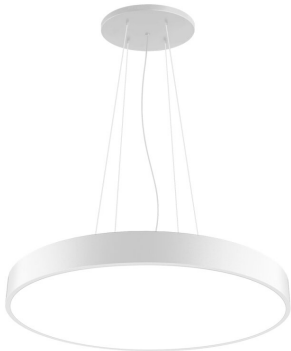

PRODUCT NO. 4924

DOTLUX Ceiling suspension for DISC

to the product page

- Ceiling suspension suitable for all DISC variants
- Incl. transparent cable. Cable length: 1700 mm

PRODUCT GROUP	ECC002557_Mechanisches Zubehör/Ersatzteile für Leuchten	INPUT VOLTAGE	176 - 240 AC/DC
SUCCESSION ARTICLE	-	INPUT VOLTAGE SPAN	240
WEIGHT IN KG	0.57	WARRANTY IN YEARS	0
		INPUT VOLTAGE RANGE LUMINAIRE	240
		TYPE OF ACCESSORY/SPARE PART	Wire suspension
Dimensions		SPARE PART	Nein
height: 38mm		ACCESSORY	Yes
diameter: 155mm		TRANSPARENT	No
width: 155mm		MATERIAL	Aluminium
length: 155mm		BEG FUNDING	Only relevant in Germany
		ELDAS-NR.	941902889
		Dimension Length in mm	
		DIAMETER IN MM	155
		ABMESSUNGEN BREITE MM	155
		ABMESSUNGEN HöHE MM	38
		COLOUR	White